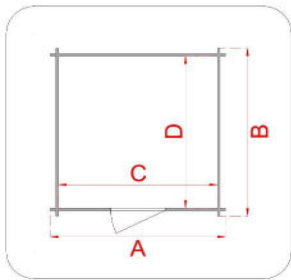

WOODEN GARDEN SHED

Garden Shed - Vaniglia - 207x102

Item code 62550
 EAN code 8016696625504
 Type of construction panel

Dimensional data	
Wall thickness	19 mm
External width (A)	207 cm
External depth (B)	102 cm
Interior width (C)	203 cm
Interior depth (D)	98 cm
Internal surface	1,97 mq
Minimum height (h1)	196 cm
Maximum height (h2)	222 cm
Length of the eaves (G)	257 cm
Width of the cover layer (S)	133 cm
Roof area	3,42 mq

Fixtures	
Door type	single hinged door with plexiglas
Door size	81x178 h cm
Lock type	latch
Window type	-
Window size	-

Floor and roof	
Foundation beam	impregnated in autoclave
Type of wood of the floor	beaded thickness 19 mm
Type of wood of the roof	beaded thickness 19 mm
Roof waterproofing	bituminous slate sheath 3 mm