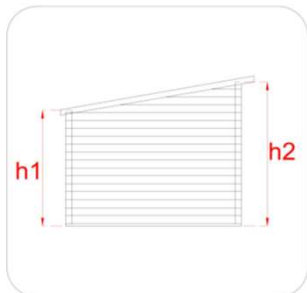

WOODEN GARDEN SHED

Garden Shed - Vaniglia - 207x102

Item code 62550
 EAN code 8016696625504
 Type of construction panel

Dimensional data	
Wall thickness	19 mm
External width (A)	207 cm
External depth (B)	102 cm
Interior width (C)	203 cm
Interior depth (D)	98 cm
Internal surface	1,97 mq
Minimum height (h1)	196 cm
Maximum height (h2)	222 cm
Length of the eaves (G)	257 cm
Width of the cover layer (S)	133 cm
Roof area	3,42 mq

Fixtures	
Door type	single hinged door with plexiglas
Door size	81x178 h cm
Lock type	latch
Window type	-
Window size	-

Floor and roof	
Foundation beam	impregnated in autoclave
Type of wood of the floor	beaded thickness 19 mm
Type of wood of the roof	beaded thickness 19 mm
Roof waterproofing	bituminous slate sheath 3 mm